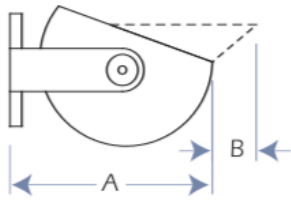

Spacing Criterion:

Two luminaires, plane 0°	1.2
Two luminaires, plane 90°	1.23
Four luminaires	1.35

MOUNTING OPTIONS

1. Yoke Bracket Wall Mounting

MODEL	A	B
ALM	10.5"	2.5"

2. Hinge Plate Wall Mounting

MODEL	A	B
ALM	11"	2.5"