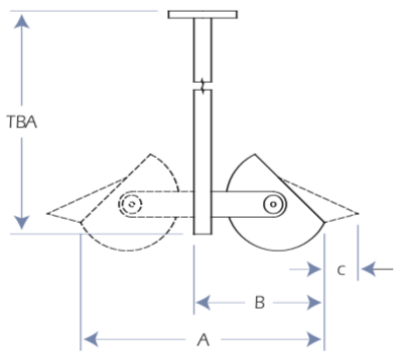

Spacing Criterion:

Two luminaires, plane 0°	1.2
Two luminaires, plane 90°	1.23
Four luminaires	1.35

MOUNTING OPTIONS

1. Yoke Bracket Wall Mounting

MODEL	A	B
ALM	10.5"	2.5"

2. Hinge Plate Wall Mounting

MODEL	A	B
ALM	11"	2.5"

4. Cantilever Mounting

MODEL	A	B	C
ALM	20.5"	11.5"	2.5"

12. Arm Mounting

11. Wall Bracket Mounting