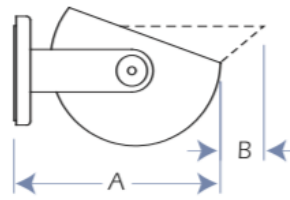

Spacing Criterion:

Two luminaires, plane 0°	1.2
Two luminaires, plane 90°	1.23
Four luminaires	1.35

MOUNTING OPTIONS

1. Yoke Bracket Wall Mounting

MODEL	A	B
ALM	10.5"	2.5"

2. Hinge Plate Wall Mounting

MODEL	A	B
ALM	11"	2.5"