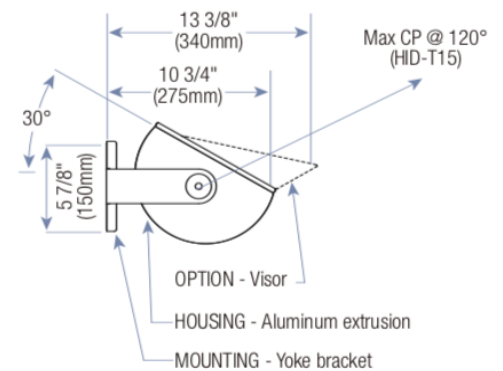

SHOP DRAWING