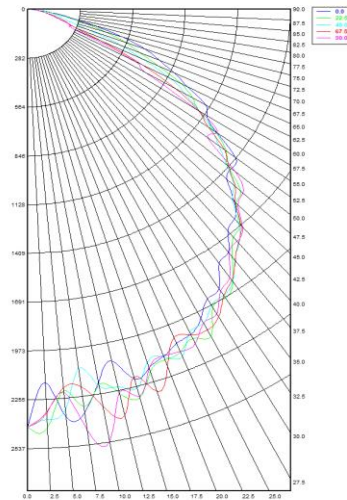

FIXTURE PERFORMANCE DATA

SPECIFICATIONS

Housing Construction

- Extruded aluminum, die cast end plates with rotation stops
- Damp location listed

Reflector

- High reflective white reflector for optimum performance

Lensing

- Multiple lenses available for smooth and uniform illuminations

Finish

- Baked white enamel powder finish applied post production on all surfaces for smooth edges and safe handling

Electrical

- High quality mid-power LED boards. L70 >50,000 hours.

Mounting

- See next page

Listings

- cUL certified as luminaire suitable for dry or damp locations.

Warranty – 5-year limited warranty

LED PACKAGE	DELIVERED LUMENS	WATTAGE	EFFICACY (lm/W)
24"			
10	1,083	11	98
30	3,246	28	116
36"			
30	3,122	25	125
40	4,161	34	122

*Results based on 4000K, 80 CRI, acrylic smooth lens

MULTIPLIER TABLE	
COLOR TEMPERATURE	
CCT/CRI	CONVERSION FACTOR
3000K / 80 CRI	0.95
3500K / 80 CRI	0.97
4000K / 80 CRI	1
5000K / 80 CRI	1.03

PHOTOMETRY

ALM-24-LED-5-60-40-MVOLT Total Luminaire Output: 6,226 lumens; 45 Watts

Zonal Lumen Summary

Zone	Lumens	% Fixture
0.00° - 10.00°	220.22	3.54%
10.00° - 20.00°	631.97	10.15%
20.00° - 30.00°	964.31	15.49%
30.00° - 40.00°	1,178.81	18.93%
40.00° - 50.00°	1,225.22	19.68%
50.00° - 60.00°	1,075.91	17.28%
60.00° - 70.00°	639.80	10.27%
70.00° - 80.00°	240.78	3.87%
80.00° - 90.00°	49.06	0.79%
90.00° - 100.00°	0.45	0.01%
100.00° - 110.00°	0.09	0.00%
110.00° - 120.00°	0.08	0.00%
120.00° - 130.00°	0.05	0.00%
130.00° - 140.00°	0.07	0.00%
140.00° - 150.00°	0.03	0.00%
150.00° - 160.00°	0.03	0.00%
160.00° - 170.00°	0.02	0.00%
170.00° - 180.00°	0.01	0.00%
0.00° - 90.00°	6,226.09	99.99%
90.00° - 180.00°	0.83	0.01%
0.00° - 180.00°	6,226.91	100.00%

Spacing Criterion:

Two luminaires, plane 0°	1.2
Two luminaires, plane 90°	1.23
Four luminaires	1.35