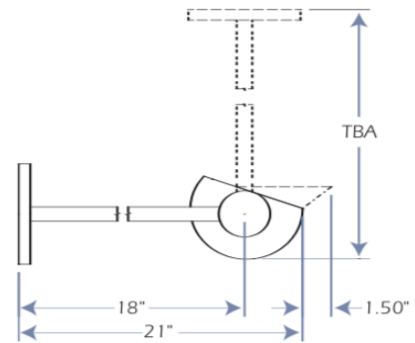

Spacing Criterion:

Two luminaires, plane 0°	1.2
Two luminaires, plane 90°	1.23
Four luminaires	1.35

MOUNTING OPTIONS

1. Yoke Bracket Wall Mounting

MODEL	A	B
ALM	10.5"	2.5"

2. Hinge Plate Wall Mounting

MODEL	A	B
ALM	11"	2.5"

4. Cantilever Mounting

MODEL	A	B	C
ALM	20.5"	11.5"	2.5"

12. Arm Mounting

11. Wall Bracket Mounting