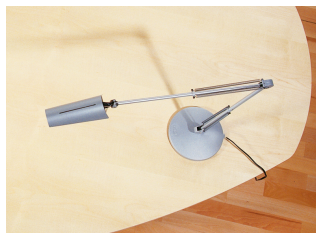

DESIGN: JUKKA SETÄLÄ

IP20

The right light

Air LED

Air LED - Recently redesigned to be more energy-efficient and now includes a larger, more even, asymmetric light distribution, dimmable LEDs and a 9/4 hour automatic shut off. Asymmetric task light with a feather-light spring-balanced arm in a simple and clean-cut design. With its clear expression, timeless design and excellent light distribution, Air is a fine choice for the modern office.

- Light source: 6.5W Dimmable LEDs (4x1.6W)
- Total energy consumed: 8W
- Offstate power: 0.3W
- 9/4 hour automatic shut-off

- Luminance: 105 footcandles at 16 in. (1100 lux at 400 mm)
- Color Temperature: 3250 Kelvin
- CRI: 80
- Electronic plug-in transformer
- Power Cord: 5'
- Arm length: 24 in. (600 mm)
- Edge clamp mount. Table/desk base optional.
- Colors: Aluminum Gray, Black

RELATED PRODUCTS

 Air Base

Air LED

CODES

AIR LED WITH EDGE CLAMP

Article Number	Light Source	Watt	Total Effect	Diode Color	Arm Length	Lumen	lm/w	IP	Color Rendition	Ctn.	Colors
16717BK	4x1.6W	6.5W	8	3250	23.6/600	60	7	20	90	1	■
16717AG	4x1.6W	6.5W	8	3250	23.6/600	60	7	20	90	1	■