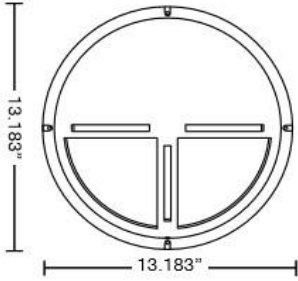

PROJECT:

NOTES:

ORDERING INFORMATION:

EXAMPLE

AC700 - L - 50 - 9 - 40 - 35 - MV - O - BK - DH - DM
 SERIES SOURCE LUMENS CRI KELVINS KELVINS VOLTAGE FACE COLOR OPTIONS DRIVERS

SHOP DRAWING

ORDERING INFORMATION

Fixture Details

Shallow Open Guard

Shallow Cross Guard

Deep Open Guard

Deep Cross Guard

Fixture Dept

OPEN GUARD		CROSS or EYELID	
Shallow	Deep	Shallow	Deep
3.625"	6.03"	4.00"	6.40"