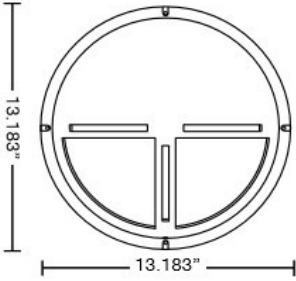

PROJECT:

NOTES:

ORDERING INFORMATION:

EXAMPLE

AC700 - 30 - 9 - 35 - O - MV - BK - DH - D
SERIES LUMENS CRI KELVINS GUARD VOLTAGE COLOR OPTIONS DRIVERS

SHOP DRAWING

ORDERING INFORMATION

SERIES	
AC700	

LUMENS	
20	2,000 Lumens
30	3,000 Lumens
40	4,000 Lumens*
50	5,000 Lumens*

*Need to use deep housing

CRI	
BLANK	80 CRI
9	90 CRI*

*Minimum order of 10 luminaires

KELVIN	
30	3000K
35	3500K
40	4000K
50	5000K

FACE GUARD	
O	Open (white opal)
CG	Cross Guard*
E	Eyelid*

*Minimum order of 10 luminaires

VOLTAGE	
MV	120-277V
347	347V

HOUSING COLOR	
WH	White
BK	Black
BZ	Bronze
T	Titanium

OPTIONS	
EM	Emergency Power Pack*
DH	Deep Housing

*Available with deep housing only (see page 2)

DRIVERS	
ND	Non-dimming applications
D	0-10V dimming
DA	DALI driver

FEATURES

- > Spec grade vandal resistant architectural round luminaires
- > Ceiling or wall mounted and designed for wet locations
- > Marine grade aluminium housing
- > Minimum 80 CRI; color range 3000K - 5000K available
- > Multiple dimming protocols available
- > Stainless steel gasketed vandal resistant screws
- > White opal UV stabilized polycarbonate lens

APPLICATIONS

- > Schools
- > Shopping Centers
- > Restaurants
- > Commercial Applications
- > Public Areas