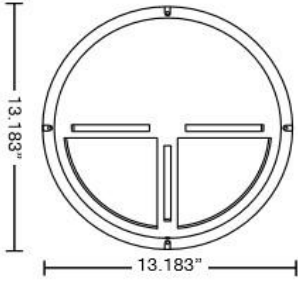

PROJECT:

NOTES:

ORDERING INFORMATION:

EXAMPLE

AC700 - L - 30 - 9 - 35 - MV - O - BK - DH - DM
SERIES SOURCE LUMENS CRI KELVINS VOLTAGE FACE COLOR OPTIONS DRIVERS

SHOP DRAWING

ORDERING INFORMATION

SERIES
AC700

SOURCE
L LED

LUMENS
20 2,000 Lumens
30 3,000 Lumens
40 4,000 Lumens*
50 5,000 Lumens*
*Need to use deep housing

CRI
BLANK 80 CRI
9 90 CRI*
*Minimum order of 10 luminaires

KELVIN
30 3000K
35 3500K
40 4000K
50 5000K

VOLTAGE
MV 120-277V
347 347V

FACE GUARD
O Open
CG Cross Guard
E Eyelid

HOUSING COLOR
WH White
BK Black
BZ Bronze
T Titanium

OPTIONS
EM Emergency Power Pack*
DH Deep Housing
*Available with deep housing only (see page 2)

DRIVERS
BLANK Non-dimming applications
DM 0-10V dimming
DA DALI driver

FEATURES

- > Spec grade vandal resistant architectural round luminaires
- > Ceiling or wall mounted and designed for wet locations
- > Marine grade aluminium housing
- > Minimum 80 CRI; color range 3000K - 5000K available
- > Multiple dimming protocols available
- > Stainless steel gasketed vandal resistant screws
- > White opal UV stabilized polycarbonate lens
- > 100% made in Canada

APPLICATIONS

- > Schools
- > Shopping Centers
- > Restaurants
- > Commercial Applications
- > Public Areas