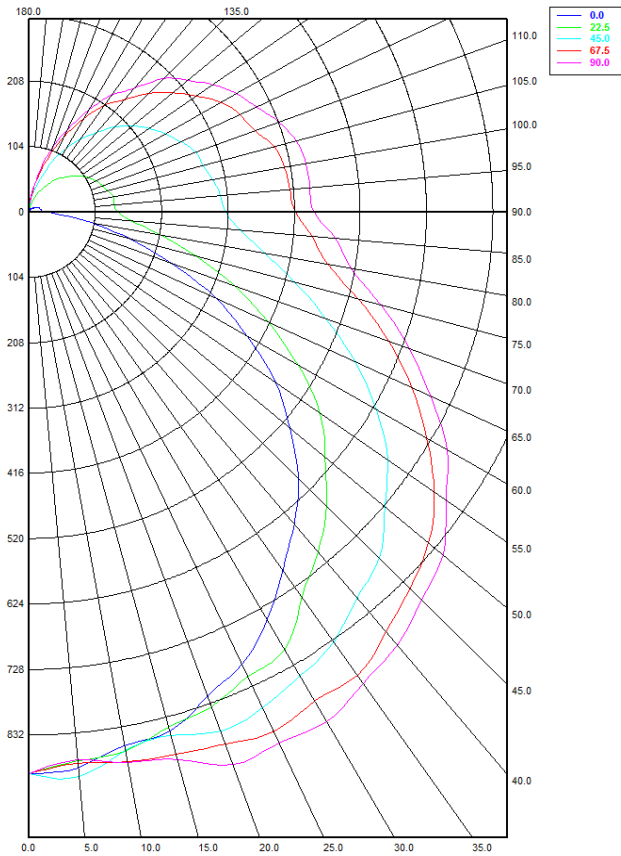

*Results based on 4000K, 80 CRI, Lens H0

MULTIPLIER TABLE	
COLOR TEMPERATURE	
CCT/CRI	CONVERSION FACTOR
3000K / 80 CRI	0.95
3500K / 80 CRI	0.97
4000K / 80 CRI	1
5000K / 80 CRI	1.03

FIXTURE DETAILS

PHOTOMETRY

PUCO-48-LED-50-40-H0-MV Total Luminaire Output: 4,965 lumens; 43 Watts

Candela Table

	0°	22.5°	45°	67.5°	90°
0°	892.94	892.94	892.94	892.94	892.94
5°	887.11	876.62	901.6	880.26	875.03
10°	861.98	870.73	869.8	888.01	888.97
15°	854.91	848.05	862.24	893.01	901.35
20°	819.57	836.92	878.75	901.05	935.64
25°	792.48	815.04	869.19	910.7	930.85
30°	747.95	802.92	851.38	897.84	935.81
35°	694.24	746.91	835.22	899.42	915.23
40°	646.69	706.12	801.88	872.6	900.02
45°	596.24	660.75	778.48	846.04	872.68
50°	533	607.36	729.81	818.98	848.35
55°	472.23	558.87	687.54	776.88	799.39
60°	394.78	486.63	629.74	720.81	757.95
65°	322.78	413.92	565.93	663.95	695.85
70°	237.63	342.29	496.94	601.06	636.32
75°	162.79	270.12	431.37	535.53	572.1
80°	99.24	208.66	375.28	476.76	514
85°	50.98	161	332.61	445.77	483.02
90°	23.87	140.3	308.23	417.1	446.99

Luminaire Spacing Criterion (spacing to mounting height ratio)

- Two luminaires, plane 0° 1.24
- Two luminaires, plane 90° 1.55
- Four luminaires 1.57

Zonal Lumen Summary

Zone	Lumens	% Lamp	% Fixture
0° - 30°	734.7	3,849.57%	14.8%
0° - 40°	1,248.18	6,540.02%	25.14%
0° - 60°	2,420.24	12,681.2%	48.75%
0° - 90°	3,709.62	19,437%	74.71%
90° - 120°	802.75	4,206.09%	16.17%
90° - 150°	1,204.36	6,310.4%	24.26%
90° - 180°	1,255.43	6,577.99%	25.29%
0° - 180°	4,965.05	26,015.1%	100%