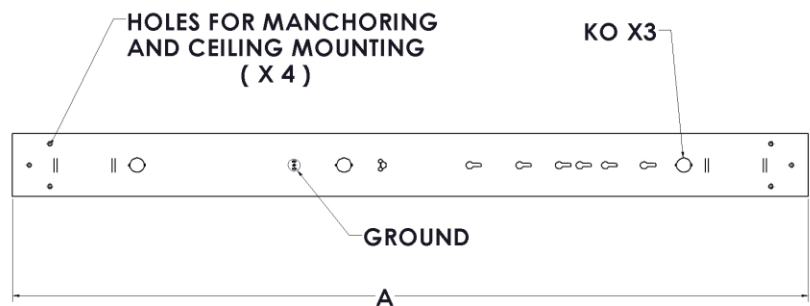

LED

FIXTURE PERFORMANCE DATA

SPECIFICATIONS

Housing/Reflector – Precision die-formed 22-gauge C.R.S.

Shielding – Variety of lenses available

Finish – Baked enamel powder finish applied post production on all surfaces for smooth edges and safe handling.

Electrical – High quality mid-power LED boards. L85 >50,000 hours

Mounting – Suspended or Surface

Listings –

■ cUL certified as luminaire suitable for dry or damp locations.

Warranty – 5-year limited warranty

LED PACKAGE	DELIVERED LUMENS	WATTAGE	EFFICACY (lm/W)
24"			
30	2,937	23	128
36"			
40	3,937	40	98
48"			
30	3,017	27	112
50	4,965	43	115
96"			
80	8,493	72	118
120	12,133	102	119

*Results based on 4000K, 80 CRI, Lens H0

MULTIPLIER TABLE	
COLOR TEMPERATURE	
CCT/CRI	CONVERSION FACTOR
3000K / 80 CRI	0.95
3500K / 80 CRI	0.97
4000K / 80 CRI	1
5000K / 80 CRI	1.03

FIXTURE DETAILS