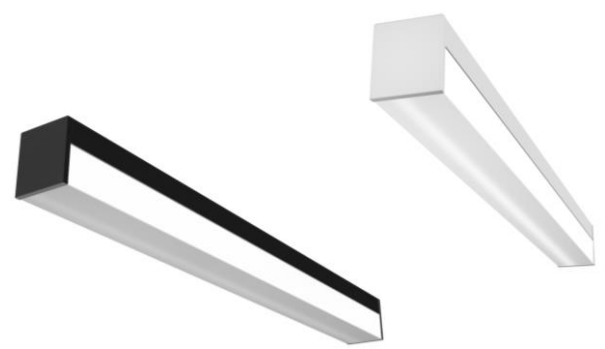

PROJECT:

NOTES:

ORDERING INFORMATION:

EXAMPLE PUCO - 48 - LED - 50 - 9 - 40 - MV - BK - EM - CL3 - DM
 SERIES NOM. LENGTH SOURCE LUMENS CRI KELVINS VOLTAGE FINISH OPTIONS CONTROLS DRIVER

SHOP DRAWINGS

ORDERING INFORMATION

SERIES	KELVIN
PUCO	30 3000K
	35 3500K
	40 4000K
	50 5000K
	TW Tunable White

NOMINAL LENGTH	
24	24"
36	36"
48	48"
8T	96" Tandem

VOLTAGE	
MV	120-277V
347	347V

SOURCE
LED

Lumen Package	Nom. Lumens	Wattage
24"		
30	3,000	23
36"		
40	4,000	40
48"		
30	3,000	27
50	5,000	35
96"		
80	8,000	72
120	12,000	102

FEATURES

- > Premium wall/ceiling mounted luminaire for low glare applications
- > Thin profile allows for discreet placement in coves and confined spaces
- > Extruded square lens for clean architectural look
- > Spring loaded ends for ease of lens removal and retention
- > Row mounting produces continuous illumination with minimal gaps between luminaires
- > Variety of lenses available for smooth and uniform illumination
- > Mounting accessories available for surface or suspended mounting
- > Minimum 80 CRI; color range 3000K - 5000K available
- > Tunable White option available
- > 100% made in Canada