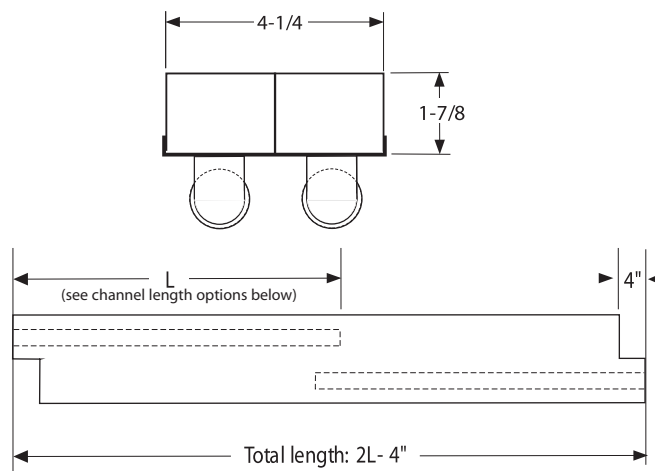

PSSD

Single width staggered strip

www.pacolighting.com

Single-width staggered fixture for applications that require uninterrupted illumination.

DESIGN FEATURES

- ▶ Low profile CRS housing - only 1-7/8" thick
- ▶ Channels offset at both ends in order to accept adjoining fixtures
- ▶ Within a fixture, the lamps overlap by only 4"
- ▶ Adjoining fixtures overlap by 4" in order to provide continuous single-lamp illumination
- ▶ Welded ends for enhanced structural strength
- ▶ High reflectance white enamel powder finish applied post-production - smooth edges for safe handling
- ▶ Fully enclosed wiring
- ▶ Certifications: CSA, UL