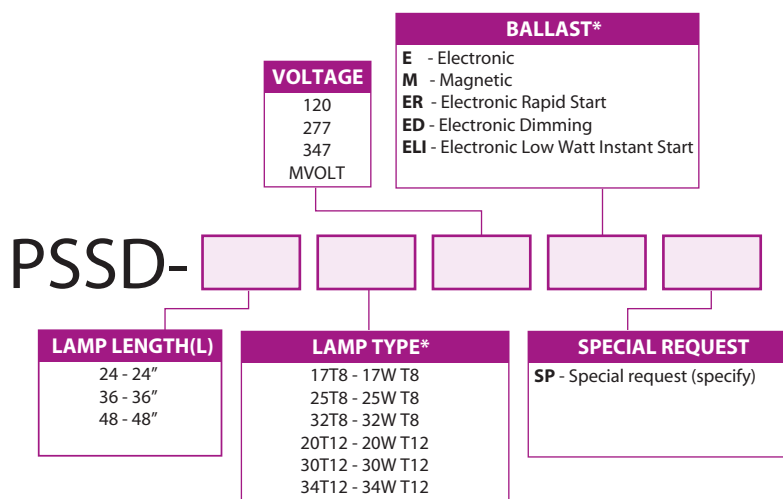

TO ORDER

* Please consult the reference section on p.72 for additional options. For special applications, please contact your Pa-Co sales representative.