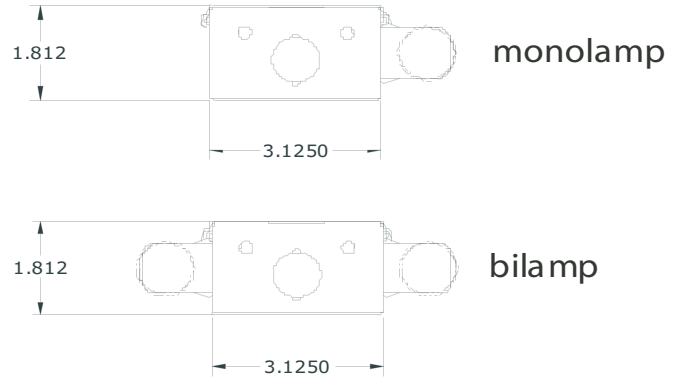

ASSL

Economical Sidemount Strip

www.pacolighting.com

Economical fluorescent luminaire suitable for a range of general lighting applications. Various knockouts allow for great application flexibility.

Design features

- Housing:** Die formed 22 ga. CRS housing. Baked white enamel finish with 82% reflectivity.
- Ends:** Snap-in ends, 22 ga. CRS
- Ballast Cover:** Snap-on cover.
- Mounting:** Fixtures designed for surface, stem, or chain hanging. Installation as continuous rows or as individual units.
- Certified:** CSA and UL.