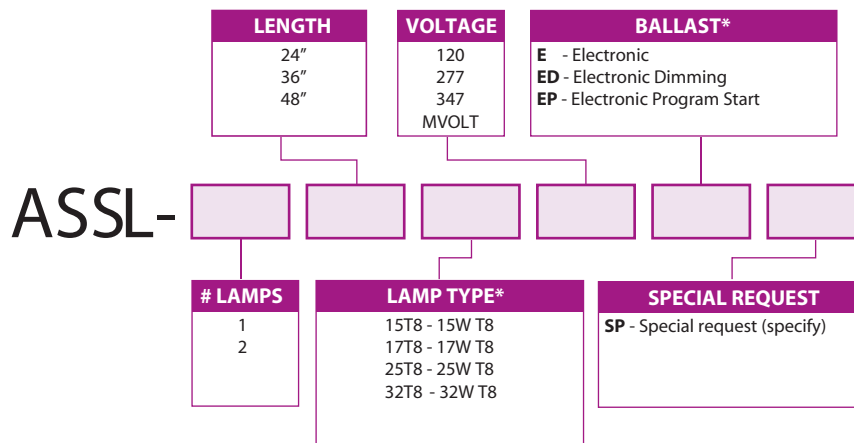

TO ORDER

* Please consult the reference section on p.72 for additional options. For special applications, please contact your Pa-Co sales representative.